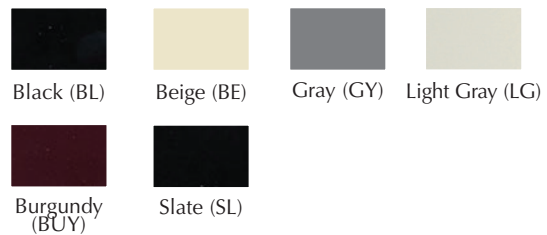

SHIPS IN
24
hrs

Paramount Standard Finishes (NO UPCHARGE)

SHIPS IN
24
hrs

Paramount Plated Finishes (upcharge applies)