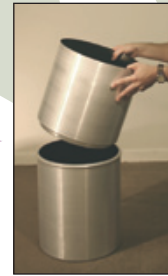

Deluxe
PM
PrimeMetal

NEW

SHIPS IN
2-3
days

Deluxe
PrimeMetal
Std. Color:

Features an external
corrosion-resistant
powder coating!

METAL

Made from 100% recycled
materials, and 100% recyclable.

Pedestal
bottoms
fit into an
RM13 or
RM16.
Use both
together to
create a 30"
fountain!

NEW

Flower Fountain

Sample Shown: Architectural Bronze

Consists of a 27" or 32" wok-style bowl plus insert for easy placement of 6.5" grow pots. Wok can be placed on an iron stand, or on top of a profile cylinder (RM13 or RM16). For added height, use a pedestal bottom.