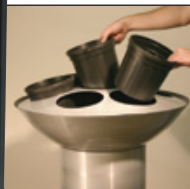

Deluxe
PM
PrimeMetal

NEW

SHIPS IN
2-3
days

Deluxe
PrimeMetal
Std. Color:

Features an external
corrosion-resistant
powder coating!

METAL

Made from 100% recycled
materials, and 100% recyclable.

Pedestal
bottoms
fit into an
RM13 or
RM16.
Use both
together to
create a 30"
fountain!

NEW

Flower Fountain

Sample Shown: Architectural Bronze

Consists of a 27" or 32" wok-style bowl plus insert for easy placement of 6.5" grow pots. Wok can be placed on an iron stand, or on top of a profile cylinder (RM13 or RM16). For added height, use a pedestal bottom.

Item	Description	Number of Plants
FS27	wok (FS27B), insert, & liners	7
FS32	wok (FS32B), insert, & liners	9
FS27B	wok only (27" I.D., 8" height)	
FS32B	wok only (32" I.D., 9" height)	

Item	Description	Added Height
PD13	13" Pedestal Bottom	16"
PD16	16" Pedestal Bottom	16"

Use an iron stand, OR build a pedestal for your Flower Fountain!

Available custom
colors, all Deluxe
PrimeMetal:

SHIPS IN
1
week (upcharge
applies)

Matches Lechuza Orange & Grn. Apple

MANUFACTURER'S
5
year
LIMITED WARRANTY